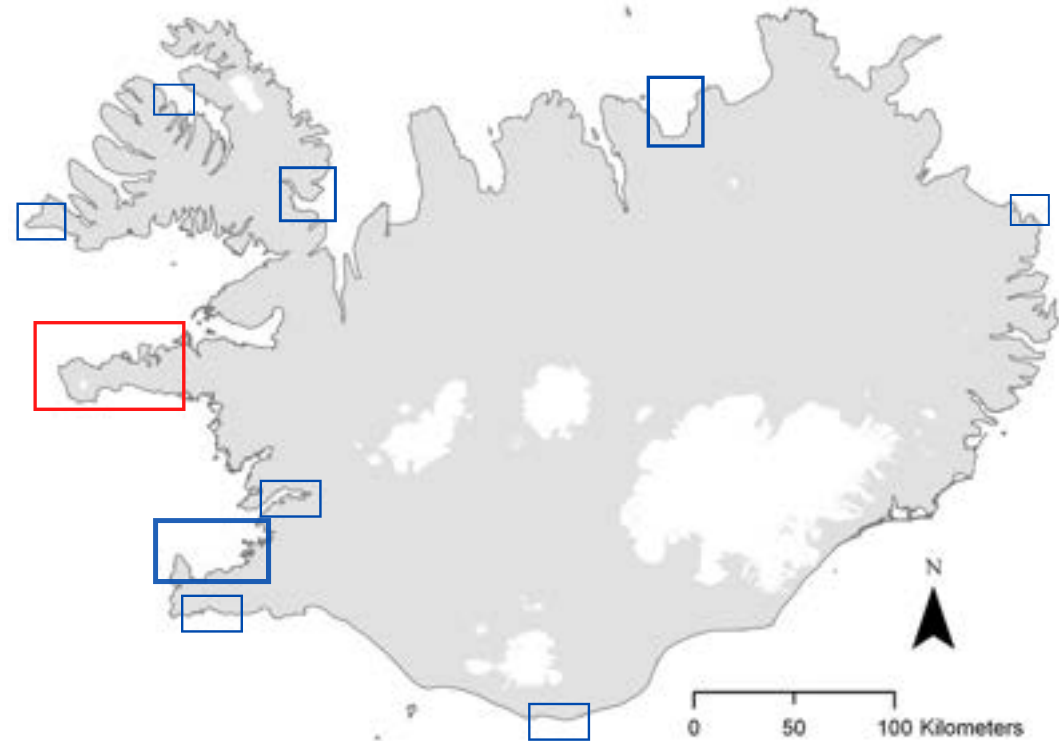

M.-Th. Mruszczok

Grundarfjörður, 13th of January, 2022

INTRODUCTION

PAST TO PRESENT

Killer whales (*Orcinus orca*) in Iceland are known to occur in coastal herring grounds in larger aggregations at certain times of the year, whereas they can be observed opportunistically in smaller groups travelling along the Icelandic shoreline year-round. Following the arrival of larger amounts of summer-spawning Atlantic herring (*Clupea harengus*) on the Icelandic west coast, particularly the Snæfellsnes Peninsula, in the winter of 2009, a greater number of killer whales than before had been noted in the area starting from winter 2010 (Stefánsson & von Schmalensee, 2013). Killer whales had been spotted by fishermen along the peninsula before 2010, but mostly during the spring and summertime, and in smaller aggregations travelling through Breiðafjörður (Gísli Ólafsson and Skarphéðinn Ólafsson, pers. comm.).

METHODOLOGY

SAMPLING AREA AND TIMEFRAME

Identification images of killer whales found in the coastal waters of the Snæfellsnes Peninsula were collected from February 2011 to December 2021. As a long-term study, identification work in this area is ongoing year-round. Whereas the Snæfellsnes Peninsula (indicated in red) constitutes the main area of data collection, images contributed to the project from other areas of Iceland were included in the catalogue as well. Other areas (indicated in blue) included Steingrímsfjörður, Ísafjörður and Látrabjarg in the Westfjords; Skjálfandi Bay in the North; Borgarfjörður eystri in the East, and areas further east of Iceland; Hvalfjörður, the waters south of Grindavík, and Faxaflói Bay in the Southwest near Reykjavík; and the waters south of Vík in the South of Iceland.